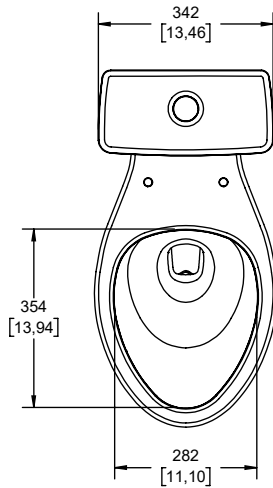

CONNECTION:

*To the supply Ø1/2" - 14 NPSM.
Coupling to the drain Ø4" with toilet flange or wax ring.*

WORKING PRESSURE:

$P_{min.} = 3,55 \text{ PSI}$
 $P_{max.} = 85,34 \text{ PSI}$

CONSUMPTION RANGE:

0,66 GPF $\pm 10\%$

Inodoro Elongado Compacto, Taza y Tanque, Trampa Expuesta, Botón Accionador, No incluye Asiento, Color Blanco
Compact Elongated Toilet, Bowl and Tank, Exposed Trapway, Push Button Actuator, Seat not Included, White Color

Medidas Referenciales *Estimated Dimensions*
mm [inch]

NOTAS:
Instale el producto de acuerdo a la Guía de Instalación.

NOTES:
Install the product according to the Installation Guide.

HECHO EN CHINA
MADE IN CHINA