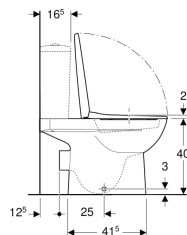

Geberit Selnova set of floor-standing WC with close-coupled exposed cistern, horizontal outlet, semi-shrouded, with WC seat

Example image

Characteristics

- Floor-standing
- Dual flush
- Washdown WC
- With flush rim
- Type 1, full flush volume 6 l, in accordance with EN 997
- Type 2 in accordance with EN 997
- Horizontal outlet
- Water supply connection on the bottom right

- Semi-shrouded
- WC seat made of Duroplast
- Overlapping WC lid

Technical data

Flush volume, factory setting	4 and 2.6 l
Flush volume large, adjustment range	4 / 6 l
Flush volume small, adjustment range	2.6 / 4 l
Product material	Vitreous china

Scope of delivery

- WC ceramic appliance
- Exposed cistern, close-coupled
- WC seat
- Mechanism
- Fastening material

Art. no.	Colour / surface	B	H	T	Soft-closing mechanism	Fastening	Hinge material
501.754.00.1	white	36.5 cm	79 cm	68 cm	no	from below	Stainless steel