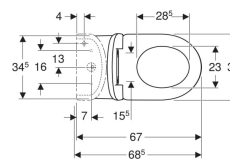

Geberit Selnova set of floor-standing WC with close-coupled exposed cistern, horizontal outlet, semi-shrouded, with WC seat

Example image

Characteristics

- Floor-standing
- Dual flush
- Washdown WC
- With flush rim
- Type 1, full flush volume 6 l, in accordance with EN 997
- Type 2 in accordance with EN 997
- Horizontal outlet
- Water supply connection on the bottom right

- Semi-shrouded
- WC seat made of Duroplast
- Overlapping WC lid

Technical data

Flush volume, factory setting	4 and 2.6 l
Flush volume large, adjustment range	4 / 6 l
Flush volume small, adjustment range	2.6 / 4 l
Product material	Vitreous china

Scope of delivery

- WC ceramic appliance
- Exposed cistern, close-coupled
- WC seat
- Mechanism
- Fastening material

Art. no.	Colour / surface	B	H	T	Soft-closing mechanism	Fastening	Hinge material
501.754.00.1	white	36.5 cm	79 cm	68 cm	no	from below	Stainless steel