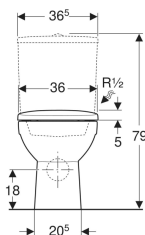

Geberit Selnova set of floor-standing WC with close-coupled exposed cistern, horizontal outlet, semi-shrouded, with WC seat

Example image

Characteristics

- Floor-standing
- Dual flush
- Washdown WC
- With flush rim
- Type 1, full flush volume 6 l, in accordance with EN 997
- Type 2 in accordance with EN 997
- Horizontal outlet
- Water supply connection on the bottom right

- Semi-shrouded
- WC seat made of Duroplast
- Overlapping WC lid

Technical data

Flush volume, factory setting	4 and 2.6 l
Flush volume large, adjustment range	4 / 6 l
Flush volume small, adjustment range	2.6 / 4 l
Product material	Vitreous china

Scope of delivery

- WC ceramic appliance
- Exposed cistern, close-coupled
- WC seat
- Mechanism
- Fastening material

Art. no.	Colour / surface	B	H	T	Soft-closing mechanism	Fastening	Hinge material
501.754.00.1	white	36.5 cm	79 cm	68 cm	no	from below	Stainless steel

Accessories

- Geberit connection bend 90°