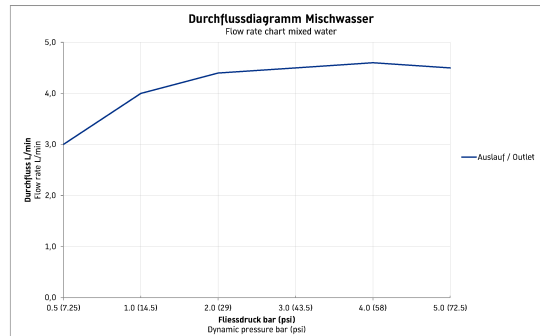

**Duravit No.1 Single lever basin mixer M FreshStart # N11021002010**

|< 184 mm >|

Single lever basin mixer M FreshStart	Dimension	Weight	Order number
ceramic cartridge, in centre position cold water, projection 106 mm, flexible connection hoses 3/8", normal spray, flow rate 5,0 l/min (3 bar), connection size DN15, chrome, recommended operating pressure 1 - 5 bar, without pop-up waste set, 184 mm			
<b>Colors</b>			
10 Chrome			
<b>Variant</b>			
			N11021002010
<b>Recommended basins</b>			
Washbasin with overflow, with tap platform, underneath glazed, 550 x 440 mm	550 x 440 mm		231955
Washbasin with overflow, with tap platform, underneath glazed, 600 x 440 mm	600 x 440 mm		231960
Washbasin with overflow, with tap platform, underneath glazed, 650 x 440 mm	650 x 440 mm		231965
Washbasin with overflow, with tap platform, underneath glazed, 650 x 490 mm	650 x 490 mm		233565
Washbasin with overflow, with tap platform, underneath glazed, 600 x 460 mm	600 x 460 mm		233560
Washbasin, furniture washbasin with overflow, with tap platform, 1030 x 490 mm	1030 x 490 mm		233610
Washbasin with overflow, with tap platform, underneath glazed, 550 x 440 mm	550 x 440 mm		233555