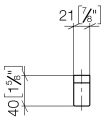

Sink - LULU

Hook - polished chrome

Article number: 83 251 710-00

- Width 7/8"
- Height 1-5/8"
- 1-5/8" Projection

polished chrome

## Dimensional drawing

mm [inches]

All dimensions in mm / inch = mm x 0,0394

Sink - LULU

Hook - polished chrome

Article number: 83 251 710-00