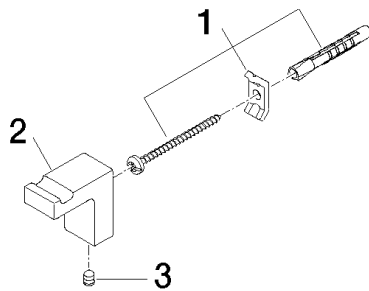

## Dimensional drawing

mm [inches]

All dimensions in mm / inch = mm x 0,0394

Sink - LULU

Hook - polished chrome

Article number: 83 251 710-00

### Spare parts list

Number	Item Number	Designation	Number of units
1	05 17 20 716 00 90	fixing set	1
2	08 18 60 522-00	hook	1
3	04 31 11 004 00 90	pin	1