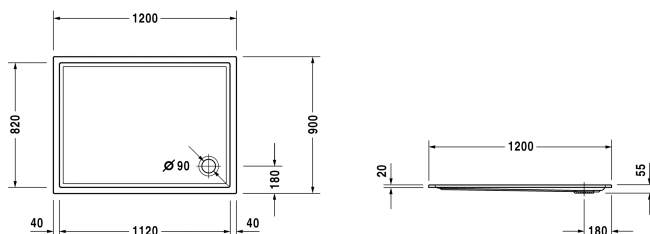

Starck tubs & showers Shower tray # 720122000000000 /
720122000000001

|< 1200 mm >|

Shower tray	Dimension	Weight	Order number
rectangle, sanitary acrylic, 55 mm			
Colors			
00 White Alpin			
Variant			
Shower tray	1200 x 900 mm	22.300 kilogram	720122000000000
Shower tray with Antislip	1200 x 900 mm	22.300 kilogram	720122000000001
Accessory for shower trays			
Noise reduction set for acrylic shower trays Contents: noise reduction shower tray anchors, noise protection shower tray feet, bitumen pads, rubber profile # 790126			791369
Outlet drain vertical outlet			790269
Outlet drain horizontal outlet			790263
Rubber profile for noise reduction, length: 3300 mm, Width: 70 mm			790126
Bathtub anchors for mounting and support of bathtubs and shower trays, 3 pieces			790103
Support frame with length > 1000 mm			790100

All drawings contain the necessary measurements which are subject to standard tolerances. They are stated in mm and are non-binding. Exact measurements, in particular for customised installation scenarios, can only be taken from the finished piece.