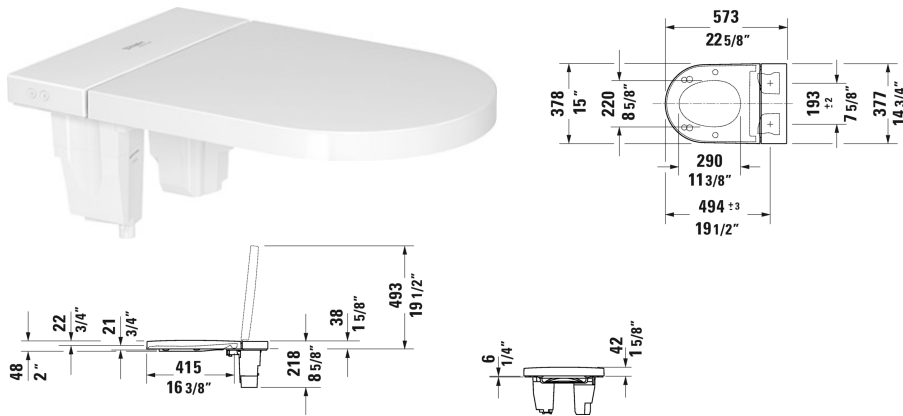

SensoWash® Starck f SensoWash® Starck f Plus shower toilet-seat # 612000011041320

| < 14 7/8" Inch > |

SensoWash® Starck f Plus shower toilet-seat	Dimension	Weight	Order number
Rear-, Lady- and Comfortwash, heated seat, warm air dryer, individual adjustment of water-, air- and seat surface temperature as well as nozzle position and jet strength, night light, Intelligent energy-saving mode, remote control included, app operation, self-cleaning wand, descaling function, automatic drainage in periods of prolonged disuse, cUPC listed, cEGS/IAPMO®			
Colors			
00 White			
Variant			
AC 100-120V, 50-60 Hz, odor extraction, Automatic odor extraction, Adjustable odor extraction follow-up time, automatic opening/closing of lid, Electronically actuated lid, 2 individually programmable user profiles, with visible connections, seat/lid material duroplast	14 7/8" x 22 5/8" Inch	15.4 lb	612000011041320
Infobox			
Complies with following standards: ASME A112.4.2/CSA B45.16, UL 1431, CSA C22.2 No. 68-14 and CSA C22.2 No. 64-14			
Installation accessories			
Wall bracket frame type, for permanent remote control installation, suitable for SensoWash Plus remote control			100724
Suitable products			
Toilet wall-mounted Duravit Rimless for SensoWash® f rimless, WaterSense® listed, washdown model, only in combination with SensoWash f, cUPC® listed*, 14 3/4" x 22 5/8" Inch	14 3/4" x 22 5/8" Inch		251009

SensoWash® Starck f SensoWash® Starck f Plus shower toilet-seat # 612000011041320

|< 14 7/8" Inch >|

One-Piece toilet Duravit Rimless® for SensoWash® f rimless, syphonic, 12" rough-in, only in combination with SensoWash f, vertical outlet, with holes for external water supply, 14 1/8" x 29 1/2" Inch WaterSense® listed, cUPC® listed*, 1.32/0.92 gpf, 14 1/8" x 29 1/2" Inch