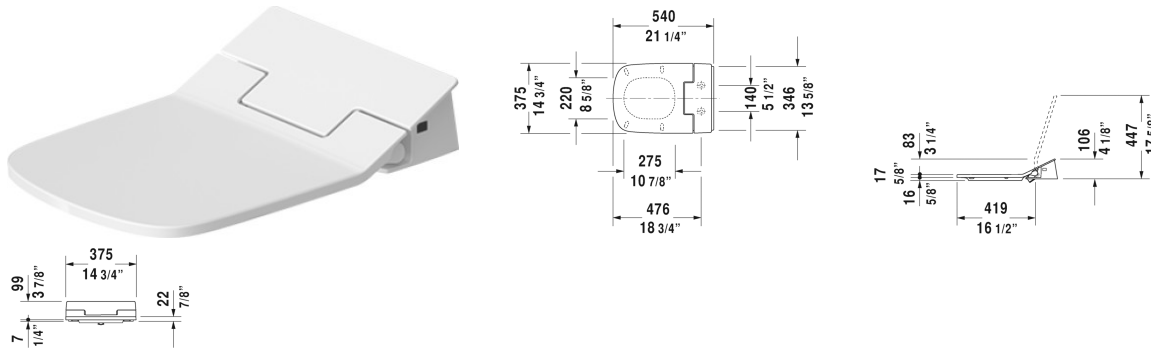

SensoWash® Slim SensoWash® Slim shower-toilet seat for DuraStyle* # 611200001001300 / 611200001501300

< 14 3/4" Inch >

SensoWash® Slim shower-toilet seat for DuraStyle*	Dimension	Weight	Order number
Rear-, Lady- and Comfortwash, with slow close, night light, remote control included, locking function via remote control, self-cleaning wand, on / off-button, with concealed connections, automatic drainage in periods of prolonged disuse			
Colors			
00 White			
Variant			
AC 100-120V, 50-60 Hz, individual adjustment of water temperature, spray wand position and water spray intensity, seat and lid easily removable with one hand	14 3/4" x 21 1/4" Inch	12.1 lb	611200001001300
AC 100-120V, 50-60 Hz, individual adjustment of water temperature, spray wand position and water spray intensity, seat and lid easily removable with one hand, heated seat, seat/lid material thermoplastic	14 3/4" x 21 1/4" Inch	12.1 lb	611200001501300
Infobox			
Install a water water softener with water hardness ≥ 2.4 mmol/l ($\geq 14^\circ$ dH or 24° fH).			
Suitable products			
One-Piece toilet for SensoWash® only in combination with SensoWash, syphonic, 12" rough-in, connecting elements for SensoWash with concealed connections included, vertical outlet, cUPC® listed*, WaterSense® listed, 14 5/8" x 28 3/8" Inch	14 5/8" x 28 3/8" Inch		215751
Toilet wall-mounted for SensoWash® washdown model, only in combination with SensoWash, connecting elements for SensoWash with concealed connections included, Durafix included, cUPC® listed*, WaterSense® listed, 14 5/8" X 24 3/8" Inch	14 5/8" X 24 3/8" Inch		253759