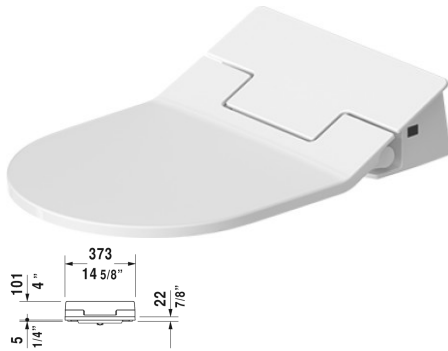

**SensoWash® Slim SensoWash® Slim shower-toilet seat for ME by Starck, Starck 2, Starck 3 and Darling New\* # 611000001001300 / 611000001101300**

< 14 3/4" Inch >

SensoWash® Slim shower-toilet seat for ME by Starck, Starck 2, Starck 3 and Darling New*	Dimension	Weight	Order number
Rear-, Lady- and Comfortwash, with slow close, night light, remote control included, locking function via remote control, self-cleaning wand, on / off-button, with concealed connections, automatic drainage in periods of prolonged disuse			
<b>Colors</b>			
00 White			
<b>Variant</b>			
AC 100-120V, 50-60 Hz, individual adjustment of water temperature, spray wand position and water spray intensity, seat and lid easily removable with one hand	14 3/4" x 21 1/4" Inch	12.1 lb	611000001001300
AC 100-120V, 50-60 Hz, heated seat, individual adjustment of water- and seat surface temperature as well as nozzle position and jet strength	14 3/4" x 21 1/4" Inch	12.1 lb	611000001101300
<b>Infobox</b>			
Install a water water softener with water hardness $\geq 2.4$ mmol/l ( $\geq 14^\circ$ dH or $24^\circ$ fH).			
<b>Suitable products</b>			
Toilet wall-mounted for SensoWash® washdown model, only in combination with SensoWash, connecting elements for SensoWash with concealed connections included, Durafix included, cUPC® listed*, 14 5/8" x 24 3/8" Inch	14 5/8" x 24 3/8" Inch		254459
Toilet wall-mounted for SensoWash® washdown model, only in combination with SensoWash, connecting elements for SensoWash with concealed connections included, Durafix included, cUPC® listed*, 14 5/8" x 24 3/8" Inch	14 5/8" x 24 3/8" Inch		222659
Toilet wall-mounted for SensoWash® washdown model, only in combination with SensoWash, connecting elements for SensoWash with concealed connections included, Durafix included, cUPC® listed*, 14 1/8" x 24 3/8" Inch	14 1/8" x 24 3/8" Inch		253359