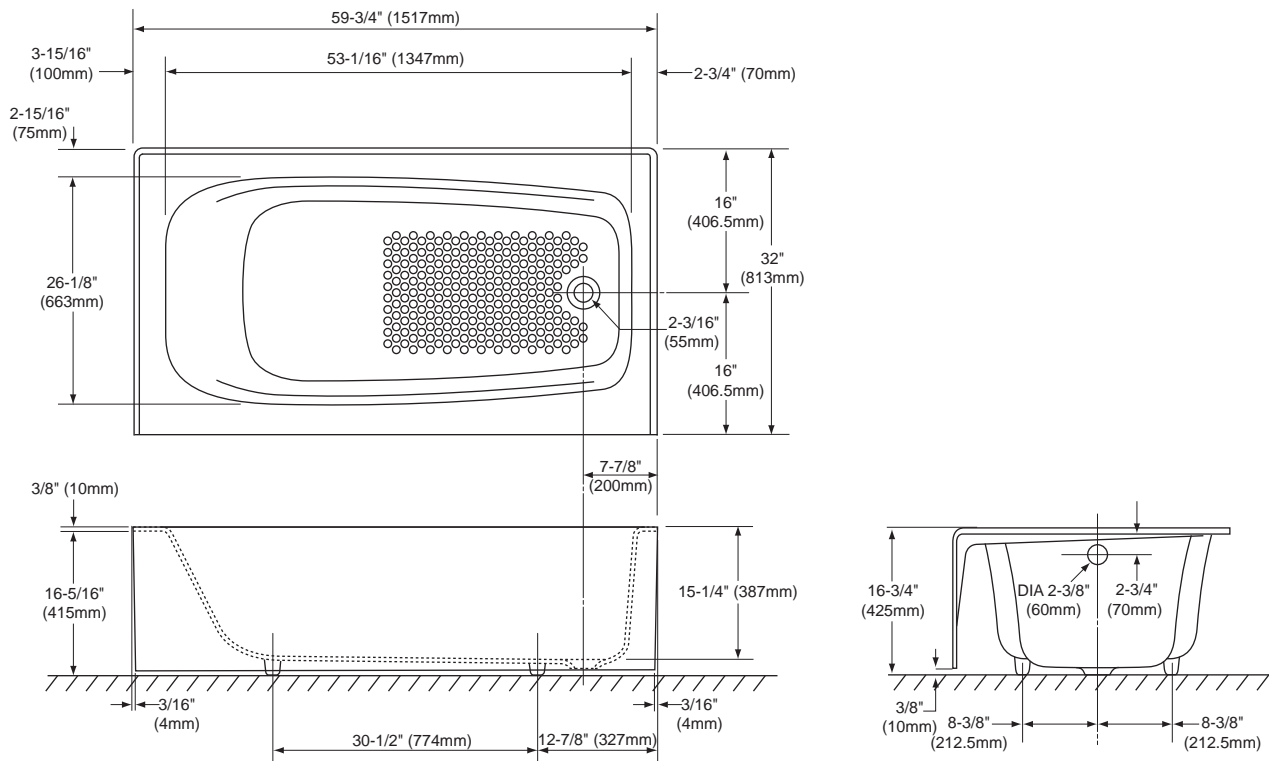

### FEATURES

---

- 59-3/4" x 32" x 16-3/4"
- Cast-iron construction provides years of durability
- Slip-resistant surface
- Apron front
- Tile-in flanges on 3 sides

### PRODUCT SPECIFICATION

---

The Enameled Cast Iron Bathtub construction shall prove the ultimate in strength and durability, while a slip-resistant surface enhances safety in the bath. Cast Iron Bathtub shall be TOTO Model FBY1525\_\_\_\_.

### SPECIFICATIONS

- Size 59-3/4" L x 32" W
- Depth 16-3/4"
- Warranty Lifetime Limited Warranty
- Material Enameled Cast Iron
- Shipping Weight 397 lbs.
- Shipping Dimensions 62-5/8" L x 34-13/16" W x 20-1/4" H