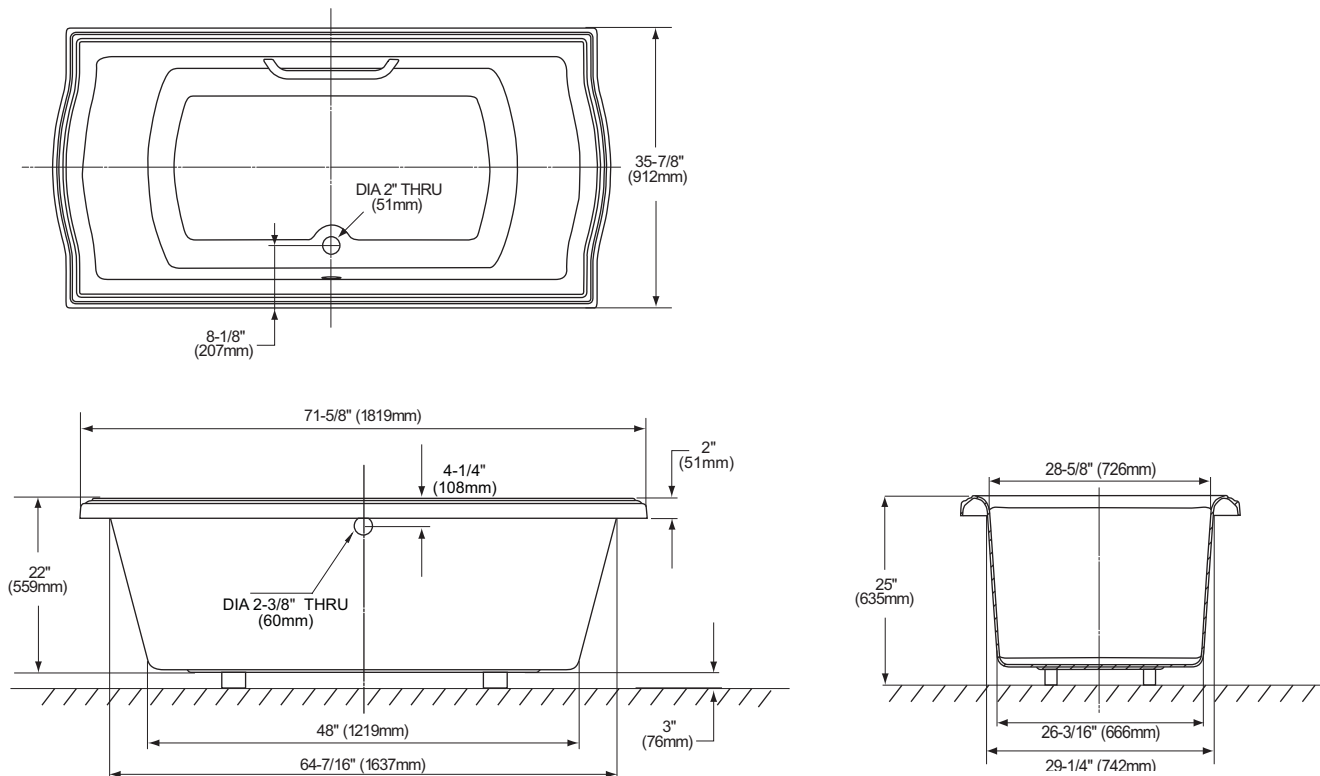

FEATURES

- 71-5/8" x 35-7/8" x 25"
- Luxuriously deep bathing well
- Cast-acrylic construction provides high durability
- Slip-resistant surface
- Optional solid brass grab bar with various finishes

COLORS/FINISHES

PRODUCT SPECIFICATION

The TOTO® Clayton® Soaker Bathtub shall have a luxuriously deep bathing well. The Soaker Bathtub shall have a cast-acrylic construction that provides high durability with a slip-resistant surface. The Soaker Bathtub shall have an optional solid brass grab bar with various finishes. Soaker Bathtub shall be TOTO Model ABY784N____.

ABY784N

Clayton® 6' Soaker Bathtub

SPECIFICATIONS

- Size 71-5/8" L x 35-7/8" W
- Depth 21"
- Warranty 1 Year Limited Warranty on acrylic tub
1 Year Limited Warranty on components and parts
- Material Lucite Cast Acrylic
- Shipping Weight 113 lbs.
- Shipping Dimensions 74" L x 44" W x 27" H
- Gallons 115 to overflow