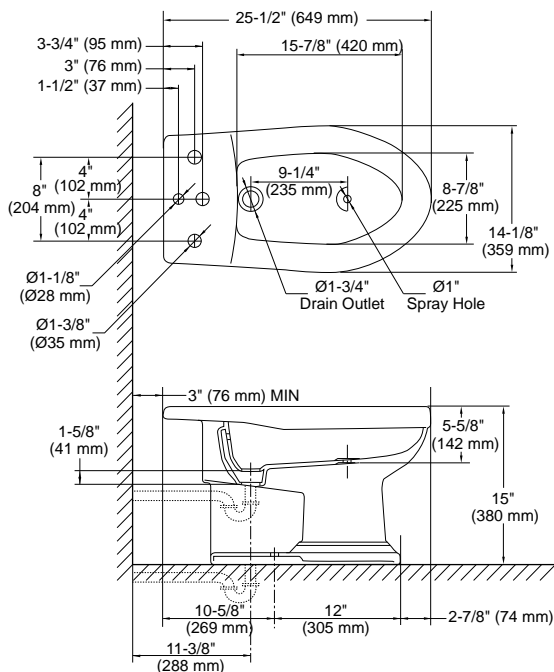

- Standard
 - #01 Cotton
 - #03 Bone
 - #11 Colonial White
 - #12 Sedona Beige
 - #51 Ebony

PRODUCT SPECIFICATION

The bidet shall be made of vitreous china. Bidet shall be drilled for front fill and vertical spray (4-hole). Bidet shall be for above or below the floor rough-in. Bidet shall be TOTO model number BT784B#_____.

CODES/STANDARDS

- Meets and exceeds ASME A112.19.2/CSA B45.1
- Certifications: IAPMO(cUPC), State of Massachusetts, City of Los Angeles, and others

BT784B

Clayton® Bidet

SPECIFICATIONS

- Waste 1-1/4" O.D.
- Size 25-1/2" L x 14-1/8" W x 15" H
- Faucet Single-hole, center set, deck mounted
- Warranty One Year Limited Warranty
- Material Vitreous china
- Shipping Weight BT784B - 48lbs
- Shipping Dimensions BT784B
26-1/2" L x 15" W1 x 12" W2
x 16" H

TOTO®

These dimensions and specifications are subject to change without notice

Ph: (888) 295-8134 | Fax: (800) 699-4889 | www.totousa.com

SS-00232 v.03
Printed in U.S.A. | © TOTO USA 06/09 | Printed on recycled paper ♻️