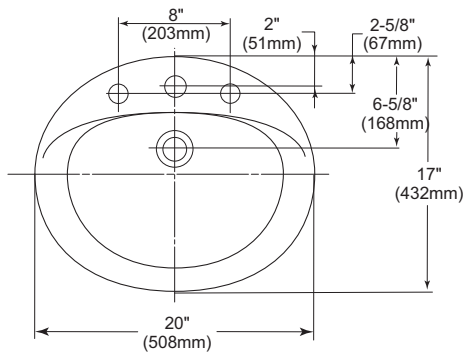

LT511

Supreme® Self-Rimming Lavatory

SPECIFICATIONS

- Waste 1-1/4" O.D.
- Size 20"W x 17"D
- Basin 15-1/4"W x 11-1/8"D
- Warranty One Year Limited Warranty
- Material Vitreous china
- Shipping Weight 20 lbs.
- Shipping Dimensions 21-5/8"W x 19-1/8"D x 10-3/8"H

INSTALLATION NOTES