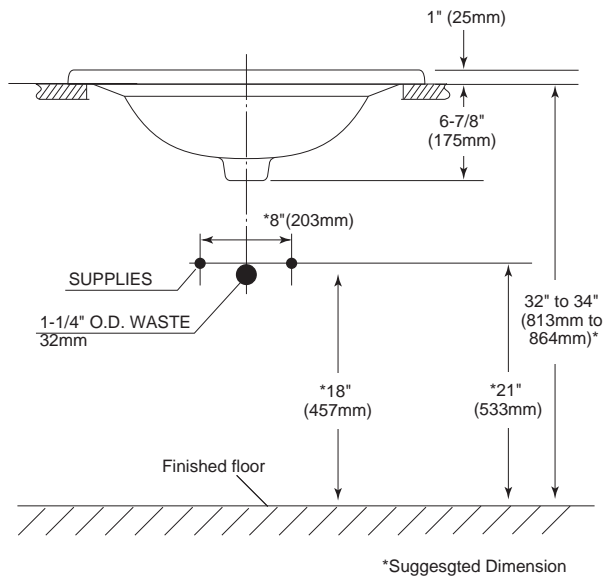

TOTO®

These dimensions and specifications are subject to change without notice