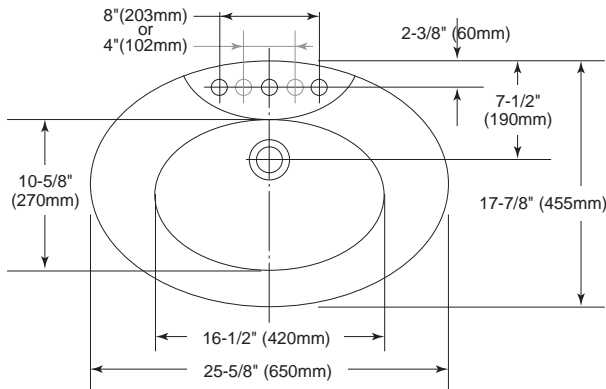

LT909

Pacifica® Self-Rimming Lavatory

SPECIFICATIONS

- Waste 1-1/4" O.D.
- Size 25-5/8"W x 17-3/4" D
- Basin 16-1/2"W x 10-5/8" D
- Warranty One Year Limited Warranty
- Material Vitreous china
- Shipping Weight 22 lbs.
- Shipping Dimensions 26-3/8"W x 18-3/4" D x 10"H

INSTALLATION NOTES

ADA Compliance Check