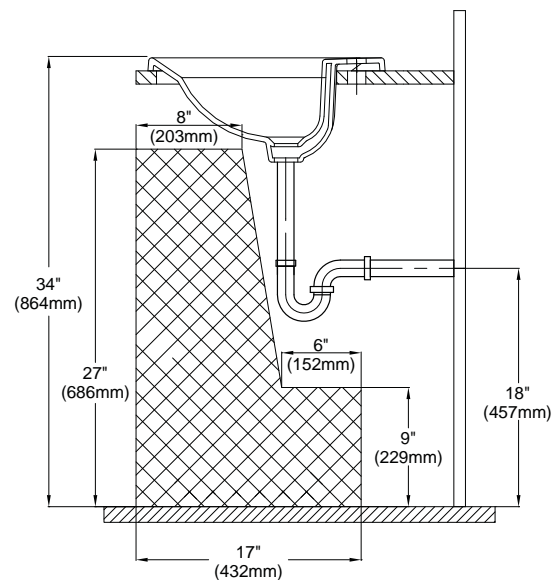

TOTO®

These dimensions and specifications are subject to change without notice