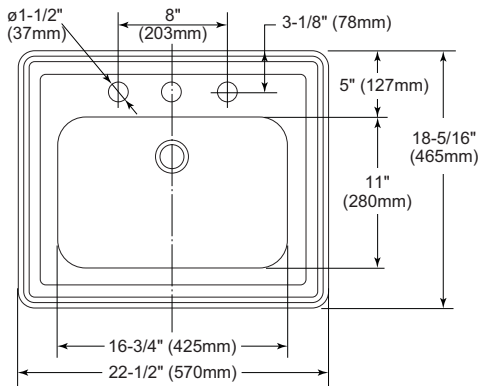

LT531

Promenade® Self-Rimming Lavatory

SPECIFICATIONS

- Waste 1-1/4" O.D.
- Size 22-1/2"W x 18-3/4"D
- Basin 16-3/4"W x 11" D
- Warranty One Year Limited Warranty
- Material Vitreous china
- Shipping Weight 28 lbs.
- Shipping Dimensions 25-5/8"W x 21-7/8"D x 10-1/4"H

INSTALLATION NOTES