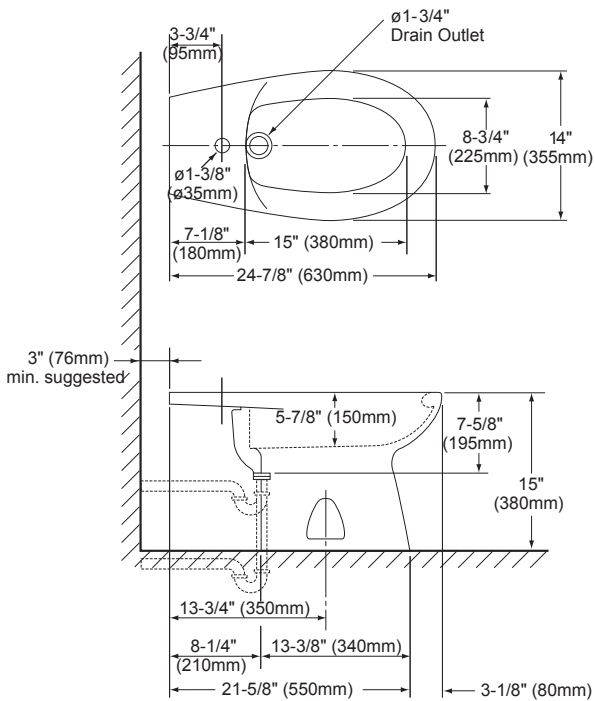

PRODUCT SPECIFICATION

The bidet shall be made of vitreous china. Bidet shall be drilled for fixture-mounted centerset over-the-rim bidet faucet (single-hole) or front fill and vertical spray (4-hole). Bidet shall be for above or below the floor rough-in. Bidet shall be single-hole TOTO model number BT500AR_____ or 4-hole TOTO model number BT500B_____.

CODES/STANDARDS

- Meets and exceeds ASME A112.19.2/CSA B45.1
- Certifications: IAPMO(cUPC), State of Massachusetts, City of Los Angeles, and others

BT500AR/BT500B

Piedmont® Bidet

SPECIFICATIONS

- Waste 1-1/4" O.D.
- Size 24-7/8" L x 14"W x 15"H
- Faucet BT500AR - For single hole, centerset, deck-mounted bidet faucet.
BT500B - With flushing rim and vertical spray. Designed for deck-mounted bidet faucet with diverter and vacuum breaker.
- Warranty One Year Limited Warranty
- Material Vitreous china
- Shipping Weight BT500AR/BT500B - 38.7lbs
- Shipping Dimensions BT500AR/BT500B - 28-1/2" L x 17-3/8"W x 16-3/8"H

BT500AR

BT500B

TOTO

These dimensions and specifications are subject to change without notice