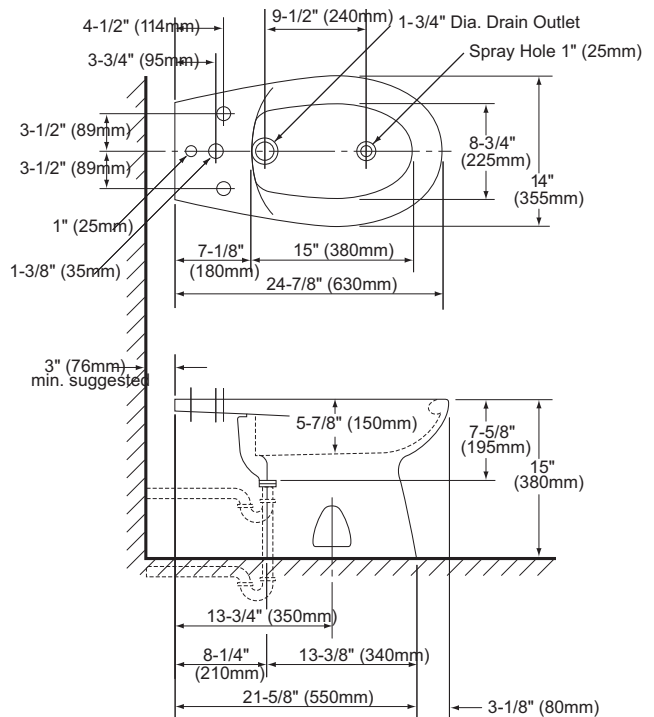

PRODUCT SPECIFICATION

The bidet shall be made of vitreous china. Bidet shall be drilled for fixture-mounted centerset over-the-rim bidet faucet (single-hole) or front fill and vertical spray (4-hole). Bidet shall be for above or below the floor rough-in. Bidet shall be single-hole TOTO model number BT500AR_____ or 4-hole TOTO model number BT500B_____.

CODES/STANDARDS

- Meets and exceeds ASME A112.19.2/CSA B45.1
- Certifications: IAPMO(cUPC), State of Massachusetts, City of Los Angeles, and others

BT500AR/BT500B

Piedmont® Bidet

SPECIFICATIONS

- Waste 1-1/4" O.D.
- Size 24-7/8" L x 14"W x 15"H
- Faucet BT500AR - For single hole, centerset, deck-mounted bidet faucet.
BT500B - With flushing rim and vertical spray. Designed for deck-mounted bidet faucet with diverter and vacuum breaker.
- Warranty One Year Limited Warranty
- Material Vitreous china
- Shipping Weight BT500AR/BT500B - 38.7lbs
- Shipping Dimensions BT500AR/BT500B - 28-1/2" L x 17-3/8"W x 16-3/8"H

BT500AR

BT500B

TOTO

These dimensions and specifications are subject to change without notice