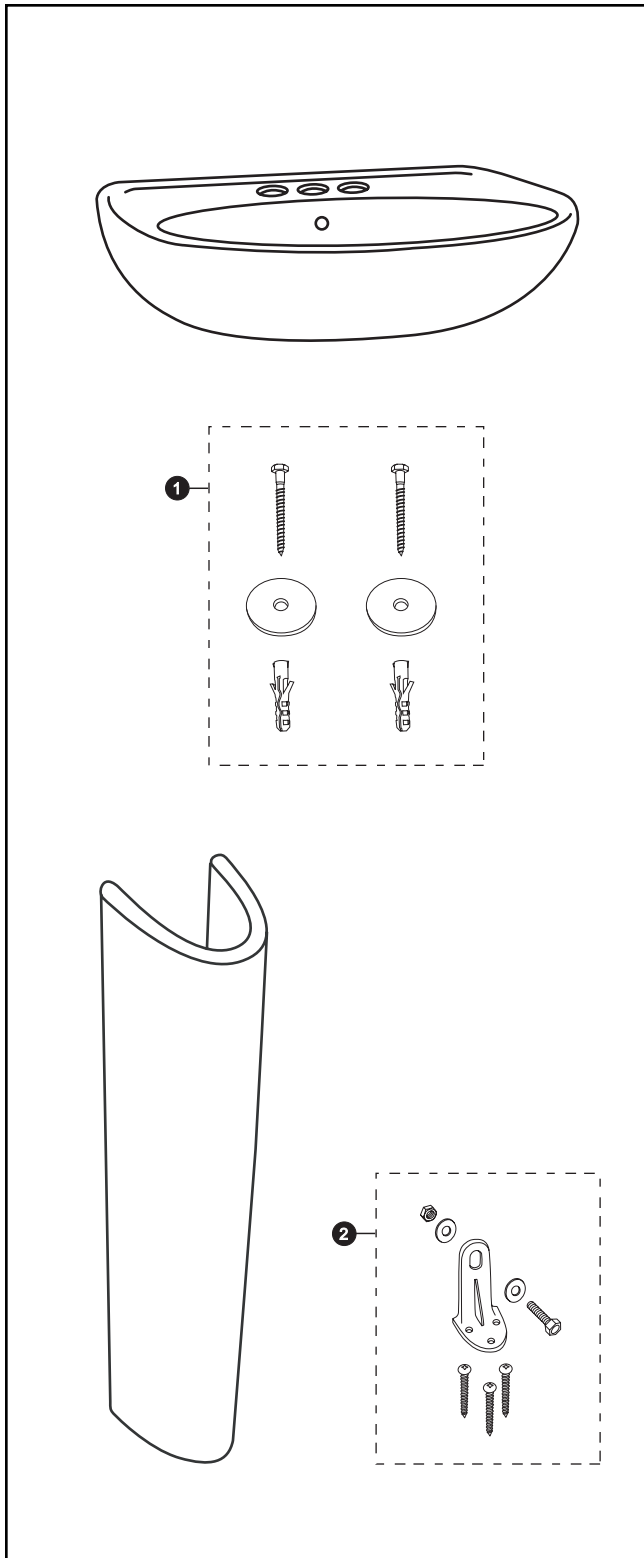

LPT241 & LPT241G

LPT241	LPT241.4	LPT241.8
LT241	LT241.4	LT241.8
PT243	PT243	PT243
LPT241G	LPT241.4G	LPT241.8G
LT241G	LT241.4G	LT241.8G
PT243	PT243	PT243

Supreme® Pedestal Lavatory, (including SanaGloss®)

Item	Part	Description
1	THU125	Mounting Set
2	TL510ER	Mounting Set - Floor

Product Number Explanations

Pedestal Lavatory
(LPT) Pedestal Lavatory
(241) Model
(.4) 4" Centers
(.8) 8" Centers
(G) SanaGloss®

Lavatory
(LT) Lavatory
(241) Model
(.4) 4" Centers
(.8) 8" Centers
(G) SanaGloss®

Pedestal
(PT) Pedestal
(243) Model

Colors
(#01) Cotton
(#03) Bone
(#04) Gray
(#11) Colonial White
(#12) Sedona Beige
(#51) Ebony