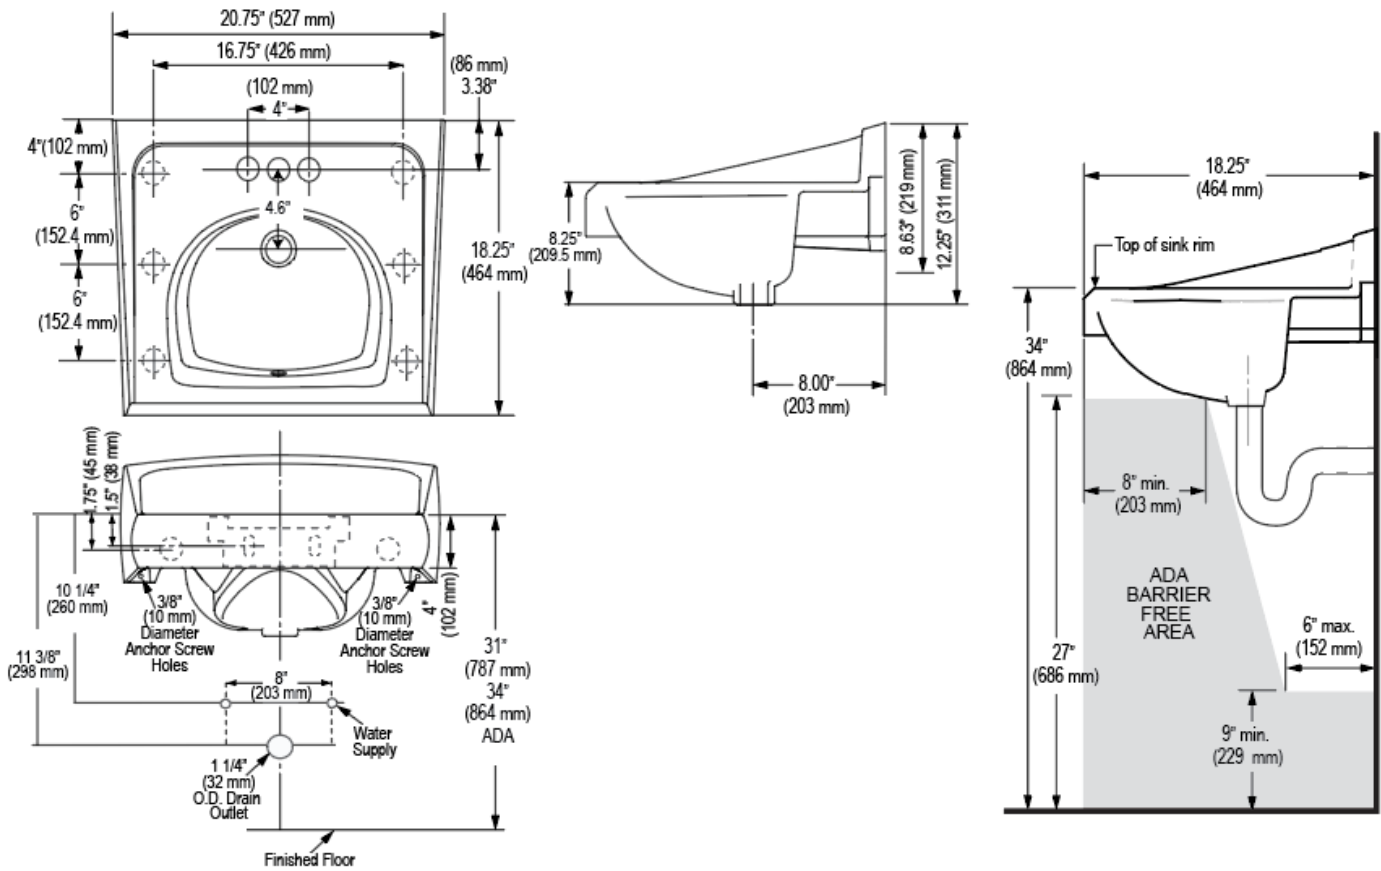

ROUGH-IN

Sloan 10500 Seymour Ave, Franklin Park, IL 60131
Phone: 800.982.5839 • Fax: 800.447.8329 • sloan.com