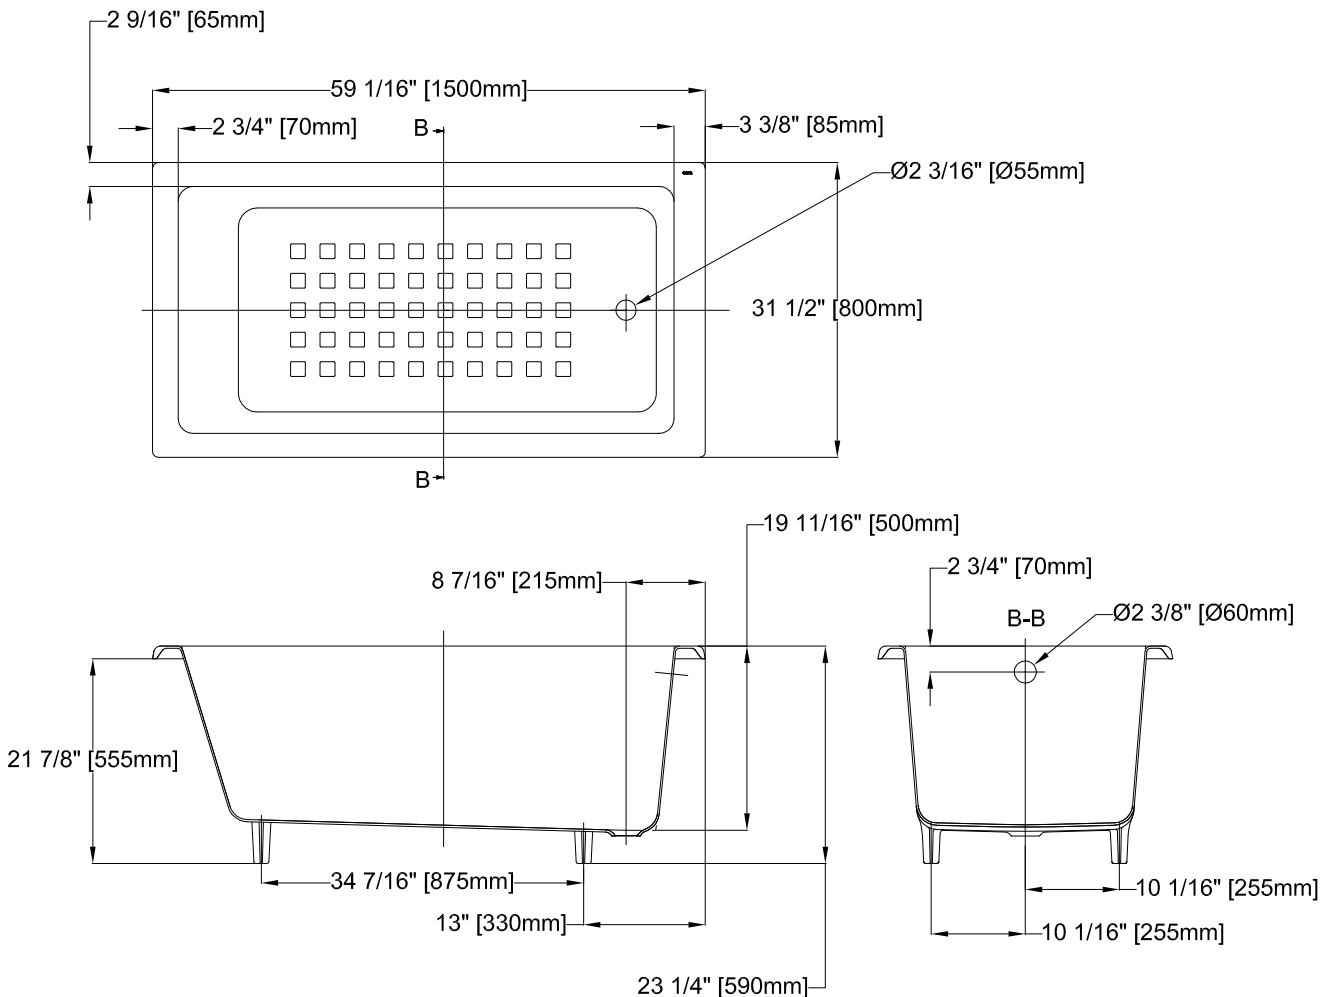

FBY1550P

Enameled Cast Iron Bathtub

SPECIFICATIONS

- Size 59-1/16" L x 31-1/2"W
- Depth 19-11/16"
- Warranty Lifetime Limited Warranty
- Material Enameled Cast Iron
- Shipping Weight 346 lbs.
- Shipping Dimensions 63-3/8" L x 35-13/16" W x 28-5/16" H

INSTALLATION NOTES

A frame cutout guide is available for drop-in installation. A template is available for under mount installation.

Floor support under bath must provide a minimum of 80 lbs/square foot (391 kg/square meter) loading.

TOTO®

These dimensions and specifications are subject to change without notice