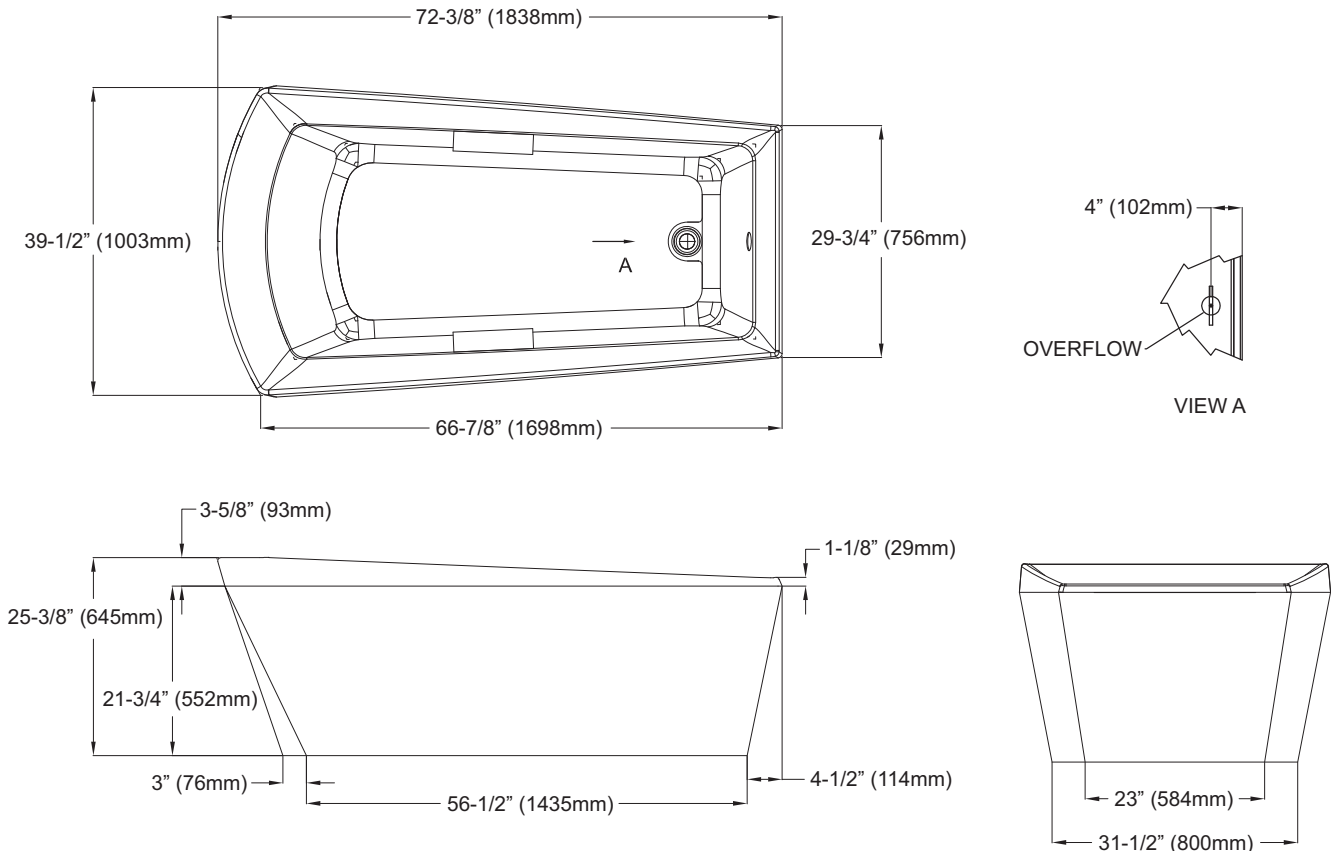

ABF964

Soirée® Freestanding Bathtub

SPECIFICATIONS

- Size 72-3/8" x 39-1/2" x 25-3/8"
- Depth 20-1/2"
- Warranty 1 Year Limited Warranty on acrylic tub
  1 Year Limited Warranty on components and parts
- Material Cast Acrylic
- Shipping Weight 310 lbs.
- Shipping Dimensions 78-1/2" L x 48-1/2" W x 33-1/2" H
- Gallons 76 to overflow

INSTALLATION NOTES

Floor support under bath must provide a minimum of 75 lbs/square foot (366 kg/square meter) loading.

TOTO®

These dimensions and specifications are subject to change without notice