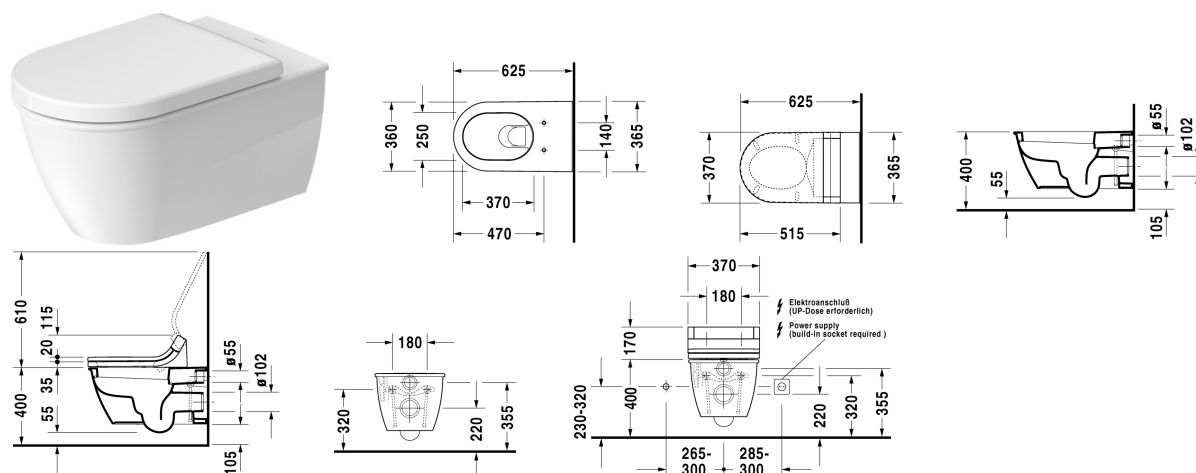

Darling New Toilet wall mounted # 254409..00 / 254409..00

| < 370 mm > |

Toilet wall mounted	Dimension	Weight	Order number
washdown model, Durafix included, UWL class 1			
Colors			
00 White Alpin 20 HygieneGlaze (an antibacterial ceramic glaze that provides almost indefinite effectiveness)			
Variant			
♣ 4,5 l	370 x 625 mm	27.400 kilogram	254409..00
♣ 4,5 l	370 x 625 mm	27.400 kilogram	254409..00
Infobox			
Durafix for invisible fixation is included in delivery			
Sanitary ceramics with the special WonderGliss surface finish will remain clean and attractive-looking for a long time to come. When ordering WonderGliss please add a "1" as eleventh digit to the model number.			
Accessory for ceramics			
Fixing for wall mounted bidet and wall mounted toilet	Ø 12 x 180 mm	0.200 kilogram	006500
Accessory			
Noise reduction gasket			Schallschutz-Set 005090
Suitable products			
Toilet seat ring elongated, open front, hinges plastic, without soft closure,			006431

Darling New Toilet wall mounted # 254409..00 / 254409..00

|< 370 mm >|

Toilet seat ring elongated, open front, hinges plastic, with soft closure,	006439
Toilet seat and cover elongated, hinges stainless steel, without soft closure,	006332
Toilet seat and cover elongated, hinges stainless steel, removable, with soft closure,	006339

All drawings contain the necessary measurements which are subject to standard tolerances. They are stated in mm and are non-binding. Exact measurements, in particular for customised installation scenarios, can only be taken from the finished piece.