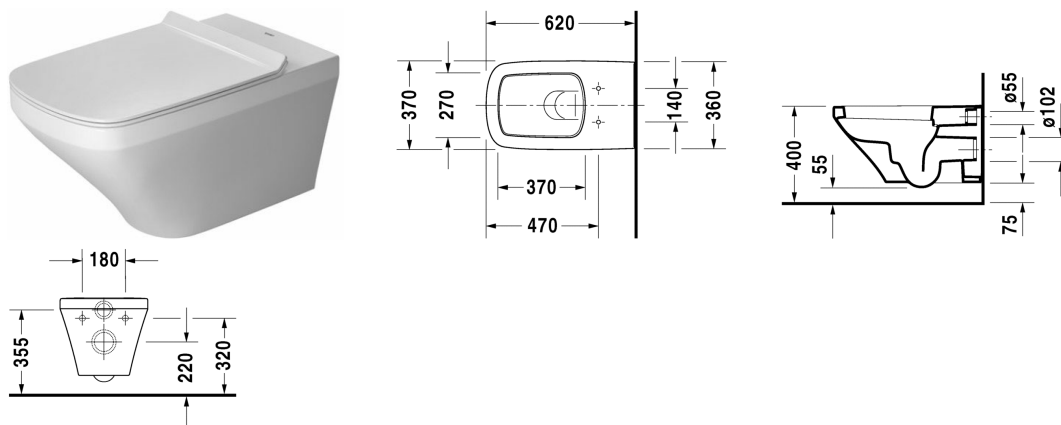

DuraStyle Toilet wall mounted # 253709..00 / 253709..00

| < 370 mm > |

Toilet wall mounted	Dimension	Weight	Order number
washdown model, Durafix included, UWL class 1			
Colors			
00 White Alpin 20 HygieneGlaze (an antibacterial ceramic glaze that provides almost indefinite effectiveness)			
Variant			
♣ 4,5 l	370 x 620 mm	30.800 kilogram	253709..00
♣ 4,5 l	370 x 620 mm	30.800 kilogram	253709..00
Infobox			
Durafix for invisible fixation is included in delivery			
Sanitary ceramics with the special WonderGliss surface finish will remain clean and attractive-looking for a long time to come. When ordering WonderGliss please add a "1" as eleventh digit to the model number.			
Accessory for ceramics			
Fixing for wall mounted bidet and wall mounted toilet	Ø 12 x 180 mm	0.200 kilogram	006500
Accessory			
Noise reduction gasket			Schallschutz-Set 005090
Suitable products			
Toilet seat and cover removable, elongated, hinges stainless steel, without soft closure,			006051
Toilet seat and cover removable, elongated, hinges stainless steel, with soft closure,			006059

DuraStyle Toilet wall mounted # 253709..00 / 253709..00

|< 370 mm >|

All drawings contain the necessary measurements which are subject to standard tolerances. They are stated in mm and are non-binding. Exact measurements, in particular for customised installation scenarios, can only be taken from the finished piece.