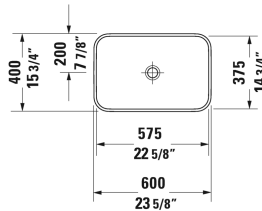

Happy D.2 Plus Washbowl # 235960..00 / 235960..00 / 235960..00

| < 23 5/8" Inch > |

Washbowl	Dimension	Weight	Order number
ground, without overflow, without faucet deck, hardware included, ceramic covered slotted waste included, 23 5/8" Inch			
Colors			
00 White 13 Anthracite Matte 61 White/Anthracite Matte			
Variant			
☒ inside color White, outside color White	23 5/8" x 15 3/4" Inch	22.9 lb	235960..00
☒ inside color Anthracite Matte, outside color Anthracite Matte	23 5/8" x 15 3/4" Inch	22.9 lb	235960..00
☒ inside color White, outside color Anthracite Matte	23 5/8" x 15 3/4" Inch	22.9 lb	235960..00
Sanitary ceramics with the special WonderGliss surface finish will remain clean and attractive-looking for a long time to come. When ordering WonderGliss please add a "1" as eleventh digit to the model number.			
Design Siphon		3.3 lb	005036
Suitable products			
Vanity unit for console Compact 2 drawers, upper drawer including cut-out for siphon and siphon cover, 28 3/8" x 18 7/8" Inch	28 3/8" x 18 7/8" Inch		LC5806
Vanity unit for console Compact 2 drawers, upper drawer including cut-out for siphon and siphon cover, 32 1/4" x 18 7/8" Inch	32 1/4" x 18 7/8" Inch		LC5807
Vanity unit for console Compact 2 drawers, upper drawer including cut-out for siphon and siphon cover, 36 1/4" x 18 7/8" Inch	36 1/4" x 18 7/8" Inch		LC5808
Vanity unit for console Compact 2 drawers, upper drawer including cut-out for siphon and siphon cover, 40 1/8" x 18 7/8" Inch	40 1/8" x 18 7/8" Inch		LC5809
Vanity unit for console 2 drawers, upper drawer including cut-out for siphon and siphon cover, 28 3/8" x 21 5/8" Inch	28 3/8" x 21 5/8" Inch		LC5816
Vanity unit for console 2 drawers, upper drawer including cut-out for siphon and siphon cover, 32 1/4" x 21 5/8" Inch	32 1/4" x 21 5/8" Inch		LC5817