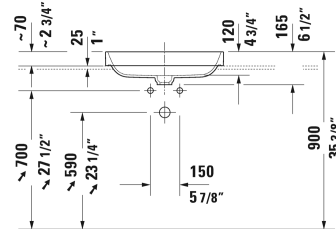

Happy D.2 Plus Washbowl # 235960..00 / 235960..00 / 235960..00

| < 23 5/8" Inch > |

Washbowl	Dimension	Weight	Order number
ground, without overflow, without faucet deck, hardware included, ceramic covered slotted waste included, 23 5/8" Inch			
Colors			
00 White 13 Anthracite Matte 61 White/Anthracite Matte			
Variant			
☒ inside color White, outside color White	23 5/8" x 15 3/4" Inch	22.9 lb	235960..00
☒ inside color Anthracite Matte, outside color Anthracite Matte	23 5/8" x 15 3/4" Inch	22.9 lb	235960..00
☒ inside color White, outside color Anthracite Matte	23 5/8" x 15 3/4" Inch	22.9 lb	235960..00
Sanitary ceramics with the special WonderGliss surface finish will remain clean and attractive-looking for a long time to come. When ordering WonderGliss please add a "1" as eleventh digit to the model number.			
Design Siphon		3.3 lb	005036
Suitable products			
Vanity unit for console Compact 2 drawers, upper drawer including cut-out for siphon and siphon cover, 28 3/8" x 18 7/8" Inch	28 3/8" x 18 7/8" Inch		LC5806
Vanity unit for console Compact 2 drawers, upper drawer including cut-out for siphon and siphon cover, 32 1/4" x 18 7/8" Inch	32 1/4" x 18 7/8" Inch		LC5807
Vanity unit for console Compact 2 drawers, upper drawer including cut-out for siphon and siphon cover, 36 1/4" x 18 7/8" Inch	36 1/4" x 18 7/8" Inch		LC5808
Vanity unit for console Compact 2 drawers, upper drawer including cut-out for siphon and siphon cover, 40 1/8" x 18 7/8" Inch	40 1/8" x 18 7/8" Inch		LC5809
Vanity unit for console 2 drawers, upper drawer including cut-out for siphon and siphon cover, 28 3/8" x 21 5/8" Inch	28 3/8" x 21 5/8" Inch		LC5816
Vanity unit for console 2 drawers, upper drawer including cut-out for siphon and siphon cover, 32 1/4" x 21 5/8" Inch	32 1/4" x 21 5/8" Inch		LC5817