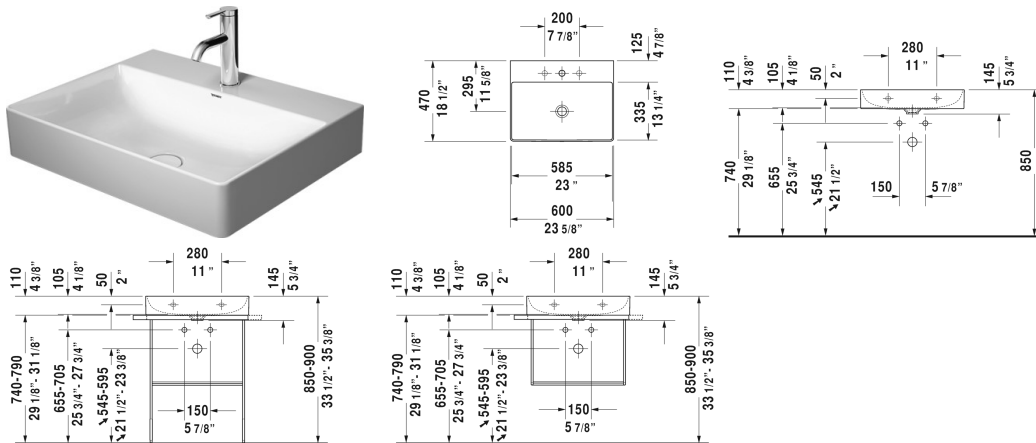

DuraSquare Furniture washbasin # 2353600041 / 2353600044 / 2353600070

| < 23 5/8" Inch > |

Furniture washbasin	Dimension	Weight	Order number
without overflow, with faucet deck, underside fully glazed, ceramic covered slotted waste included, hardware included, wall-mounted, 23 5/8" Inch			
Colors			
00 White			
Variant			
●	23 5/8" x 18 1/2" Inch	31.1 lb	2353600041
●●●	23 5/8" x 18 1/2" Inch	31.1 lb	2353600044
⊗	23 5/8" x 18 1/2" Inch	31.1 lb	2353600070
Infobox			
For glass inserts matching to furniture lacquer finishes, please see page XXX, Metal console: Towel rail can be mounted right or left , Made of DuraCeram			
Sanitary ceramics with the special WonderGliss surface finish will remain clean and attractive-looking for a long time to come. When ordering WonderGliss please add a "1" as eleventh digit to the model number.			
Design Siphon		3.3 lb	005036
Suitable products			
Glass inserts safety glass, for metal console # 003101, 003102, 22 1/2" x 15" Inch			009964

DuraSquare Furniture washbasin # 2353600041 / 2353600044 / 2353600070

|< 23 5/8" Inch >|

Metal console wall-mounted ** hardware included, for washbasin # 235360, towel rail right or left, reversible, 26 1/8" x 17 3/4" Inch	003102
Metal console floorstanding ** height adjustable +2", hardware included, for washbasin # 235360, towel rail right or left, reversible, 26 1/8" x 17 3/4" Inch	003101

All drawings contain the necessary measurements which are subject to standard tolerances. They are stated in inch & mm and are non-binding. Exact measurements, in particular for customized installation scenarios, can only be taken from the finished ceramic piece.