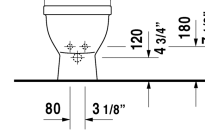

Starck 3 Bidet floorstanding # 2230100000

| < 14 1/8" Inch > |

Bidet floorstanding	Dimension	Weight	Order number
with overflow, with faucet deck, cUPC® listed*, hardware included			
Colors			
00 White			
Variant			
	14 1/8" x 22" Inch	53.2 lb	2230100000
Infobox			
* Complies with following standards: ASME A112.19.2/CSA B45.1			
Sanitary ceramics with the special WonderGliss surface finish will remain clean and attractive-looking for a long time to come. When ordering WonderGliss please add a "1" as eleventh digit to the model number.			
Siphon for bidet with extended outlet pipe	1 1/4" x 19 3/4" Inch	1.3 lb	005027

All drawings contain the necessary measurements which are subject to standard tolerances. They are stated in inch & mm and are non-binding. Exact measurements, in particular for customized installation scenarios, can only be taken from the finished ceramic piece.