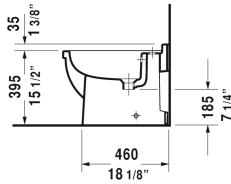

Starck 3 Bidet floorstanding # 2230100000

| < 14 1/8" Inch > |

Bidet floorstanding	Dimension	Weight	Order number
with overflow, with faucet deck, cUPC® listed*, hardware included			
Colors			
00 White			
Variant			
	14 1/8" x 22" Inch	53.2 lb	2230100000
Infobox			
* Complies with following standards: ASME A112.19.2/CSA B45.1			
Sanitary ceramics with the special WonderGliss surface finish will remain clean and attractive-looking for a long time to come. When ordering WonderGliss please add a "1" as eleventh digit to the model number.			
Siphon for bidet with extended outlet pipe	1 1/4" x 19 3/4" Inch	1.3 lb	005027

All drawings contain the necessary measurements which are subject to standard tolerances. They are stated in inch & mm and are non-binding. Exact measurements, in particular for customized installation scenarios, can only be taken from the finished ceramic piece.