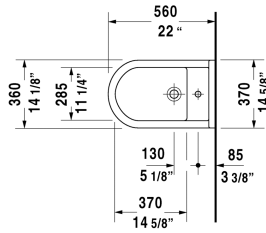

Starck 3 Bidet floorstanding # 2230100000

| < 14 1/8" Inch > |

Bidet floorstanding	Dimension	Weight	Order number
with overflow, with faucet deck, cUPC® listed*, hardware included			
Colors			
00 White			
Variant			
	14 1/8" x 22" Inch	53.2 lb	2230100000
Infobox			
* Complies with following standards: ASME A112.19.2/CSA B45.1			
Sanitary ceramics with the special WonderGliss surface finish will remain clean and attractive-looking for a long time to come. When ordering WonderGliss please add a "1" as eleventh digit to the model number.			
Siphon for bidet with extended outlet pipe	1 1/4" x 19 3/4" Inch	1.3 lb	005027

All drawings contain the necessary measurements which are subject to standard tolerances. They are stated in inch & mm and are non-binding. Exact measurements, in particular for customized installation scenarios, can only be taken from the finished ceramic piece.