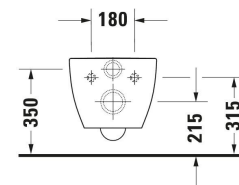

Happy D.2 Wall-mounted toilet # 222209..00 / 222209..00 / 222209..00

| < 365 mm > |

Wall-mounted toilet	Dimension	Weight	Order number
Washdown model, Rimless, Flush principle: ousting, Outlet drain horizontal, Unified Water Label (UWL) Class: 1			
Colors			
00 White High Gloss 20 White High Gloss, HygieneGlaze AD Anthracite Matt, DuraShield			
Variant			
♣ White High Gloss, Flush water quantity: 3 l, Fixing included: Durafix	365x540 mm	24.700 kg	222209..00
♣ White High Gloss, HygieneGlaze, Flush water quantity: 4,5/3 l, Fixing included: Durafix	365x540 mm	24.700 kg	222209..00
♣ Anthracite Matt, DuraShield, Flush water quantity: 4,5/3 l, Fixing included: Durafix	365x540 mm	24.700 kg	222209..00
Accessory for ceramics for White High Gloss, Flush water quantity: 3 l, Fixing included: Durafix			
Fixation Suitable for Wall-mounted bidet, Wall-mounted toilet	180 x 42 mm	0.28 kg	006500
Accessory			
Noise reduction set	420 x 390 mm	0.2 kg	005090
Suitable products			
Toilet seat Shape: Rectangular, Soft-closing: Yes, Removable Seat, Hinge material: Stainless steel, 359 x 430 mm	359 x 430 mm		006459
Installation element dry installation for toilet Standard 6 l, Powder-coated, Type of installation: In standard lightweight construction, In front of solid wall, Type of mounting: Drywall, Max. projection toilet: 625 mm, Height adjustable: 240 mm, Flush operation: Mechanical, Flush operation position: Front, Adjustable flush volumes, Flush type: Dual Flush, insulated against condensation, Throttle for regulating the flush flow, Self-supporting, Suitable for panelling with plasterboards, Small flushing volume: 3 l, Large flushing volume: 6 l, 155 x 500 mm	155 x 500 mm		WD1011