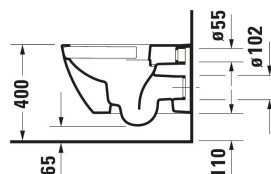

Happy D.2 Wall-mounted toilet # 222209..00 / 222209..00 / 222209..00

| < 365 mm > |

Wall-mounted toilet	Dimension	Weight	Order number
Washdown model, Rimless, Flush principle: ousting, Outlet drain horizontal, Unified Water Label (UWL) Class: 1			
Colors			
00 White High Gloss 20 White High Gloss, HygieneGlaze AD Anthracite Matt, DuraShield			
Variant			
♣ White High Gloss, Flush water quantity: 3 l, Fixing included: Durafix	365x540 mm	24.700 kg	222209..00
♣ White High Gloss, HygieneGlaze, Flush water quantity: 4,5/3 l, Fixing included: Durafix	365x540 mm	24.700 kg	222209..00
♣ Anthracite Matt, DuraShield, Flush water quantity: 4,5/3 l, Fixing included: Durafix	365x540 mm	24.700 kg	222209..00
Accessory for ceramics for White High Gloss, Flush water quantity: 3 l, Fixing included: Durafix			
Fixation Suitable for Wall-mounted bidet, Wall-mounted toilet	180 x 42 mm	0.28 kg	006500
Accessory			
Noise reduction set	420 x 390 mm	0.2 kg	005090
Suitable products			
Toilet seat Shape: Rectangular, Soft-closing: Yes, Removable Seat, Hinge material: Stainless steel, 359 x 430 mm	359 x 430 mm		006459
Installation element dry installation for toilet Standard 6 l, Powder-coated, Type of installation: In standard lightweight construction, In front of solid wall, Type of mounting: Drywall, Max. projection toilet: 625 mm, Height adjustable: 240 mm, Flush operation: Mechanical, Flush operation position: Front, Adjustable flush volumes, Flush type: Dual Flush, insulated against condensation, Throttle for regulating the flush flow, Self-supporting, Suitable for panelling with plasterboards, Small flushing volume: 3 l, Large flushing volume: 6 l, 155 x 500 mm	155 x 500 mm		WD1011