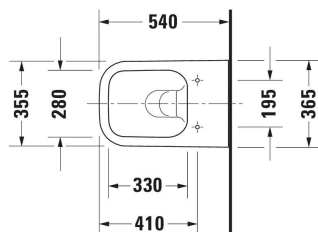

Happy D.2 Wall-mounted toilet # 222209..00 / 222209..00 / 222209..00

| < 365 mm > |

Wall-mounted toilet	Dimension	Weight	Order number
Washdown model, Rimless, Flush principle: ousting, Outlet drain horizontal, Unified Water Label (UWL) Class: 1			
Colors			
00 White High Gloss 20 White High Gloss, HygieneGlaze AD Anthracite Matt, DuraShield			
Variant			
♣ White High Gloss, Flush water quantity: 3 l, Fixing included: Durafix	365x540 mm	24.700 kg	222209..00
♣ White High Gloss, HygieneGlaze, Flush water quantity: 4,5/3 l, Fixing included: Durafix	365x540 mm	24.700 kg	222209..00
♣ Anthracite Matt, DuraShield, Flush water quantity: 4,5/3 l, Fixing included: Durafix	365x540 mm	24.700 kg	222209..00
Accessory for ceramics for White High Gloss, Flush water quantity: 3 l, Fixing included: Durafix			
Fixation Suitable for Wall-mounted bidet, Wall-mounted toilet	180 x 42 mm	0.28 kg	006500
Accessory			
Noise reduction set	420 x 390 mm	0.2 kg	005090
Suitable products			
Toilet seat Shape: Rectangular, Soft-closing: Yes, Removable Seat, Hinge material: Stainless steel, 359 x 430 mm	359 x 430 mm		006459
Installation element dry installation for toilet Standard 6 l, Powder-coated, Type of installation: In standard lightweight construction, In front of solid wall, Type of mounting: Drywall, Max. projection toilet: 625 mm, Height adjustable: 240 mm, Flush operation: Mechanical, Flush operation position: Front, Adjustable flush volumes, Flush type: Dual Flush, insulated against condensation, Throttle for regulating the flush flow, Self-supporting, Suitable for panelling with plasterboards, Small flushing volume: 3 l, Large flushing volume: 6 l, 155 x 500 mm	155 x 500 mm		WD1011