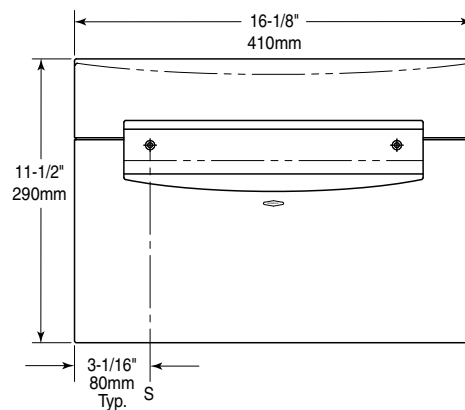

Technical Data

MatrixSeries™ SURFACE-MOUNTED SEAT-COVER DISPENSER

B-5221

MATERIALS:

Durable, high-impact grey ABS with high-gloss finish on exposed surfaces. Front of dispenser has same degree of arc as other Bobrick MatrixSeries washroom accessories. Radius on corners, edges and top complement other MatrixSeries accessories.

OPERATION:

Dispenser holds single- or half-fold paper toilet seat covers. Dispenser fills from bottom through concealed opening. Capacity: 250 toilet seat covers.

INSTALLATION:

Mount unit on wall or partition of toilet compartment with two #8 x 1/2" (4.2 x 38mm) flat-head sheet-metal screws (not furnished) at points indicated by an S. For plaster or dry wall construction, provide concealed backing to comply with local building codes, then secure unit with sheet-metal screws. For other wall surfaces, provide fiber plugs or expansion shields for use with sheet-metal screws, or provide 1/8" (3mm) toggle bolts or expansion bolts.

Note: Provide a 5" (125mm) minimum clearance from bottom of dispenser to top of any horizontal projection to provide room for filling dispenser from bottom.

SPECIFICATION:

Surface-mounted toilet-seat-cover dispenser shall be durable, high-impact grey ABS with high-gloss finish on exposed surfaces. Front of dispenser shall have same degree of arc as other Bobrick MatrixSeries™ accessories in the washroom. Radius on corners, edges and top of dispenser shall complement other Bobrick MatrixSeries™ washroom accessories. Unit shall have a rectangular opening for dispensing toilet seat covers and a concealed opening in bottom for filling. Capacity shall be 250 paper toilet seat covers.

Surface-Mounted Toilet-Seat-Cover Dispenser shall be Model B-5221 of Bobrick Washroom Equipment, Inc., Clifton Park, New York; Jackson, Tennessee; Los Angeles, California; Bobrick Washroom Equipment Company, Scarborough, Ontario; Bobrick Washroom Equipment Pty. Ltd., Australia; and Bobrick Washroom Equipment Limited, United Kingdom.