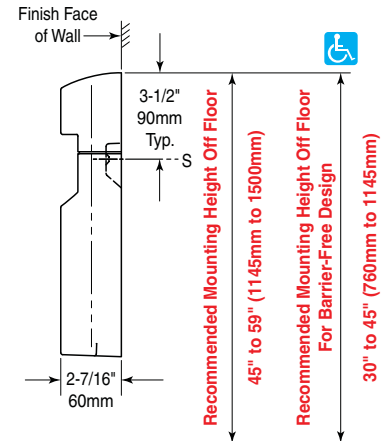

Technical Data

MatrixSeries™ SURFACE-MOUNTED SEAT-COVER DISPENSER

B-5221

MATERIALS:

Durable, high-impact grey ABS with high-gloss finish on exposed surfaces. Front of dispenser has same degree of arc as other Bobrick MatrixSeries washroom accessories. Radius on corners, edges and top complement other MatrixSeries accessories.

OPERATION:

Dispenser holds single- or half-fold paper toilet seat covers. Dispenser fills from bottom through concealed opening. Capacity: 250 toilet seat covers.

INSTALLATION:

Mount unit on wall or partition of toilet compartment with two #8 x 1/2" (4.2 x 38mm) flat-head sheet-metal screws (not furnished) at points indicated by an S. For plaster or dry wall construction, provide concealed backing to comply with local building codes, then secure unit with sheet-metal screws. For other wall surfaces, provide fiber plugs or expansion shields for use with sheet-metal screws, or provide 1/8" (3mm) toggle bolts or expansion bolts.

Note: Provide a 5" (125mm) minimum clearance from bottom of dispenser to top of any horizontal projection to provide room for filling dispenser from bottom.

SPECIFICATION:

Surface-mounted toilet-seat-cover dispenser shall be durable, high-impact grey ABS with high-gloss finish on exposed surfaces. Front of dispenser shall have same degree of arc as other Bobrick MatrixSeries™ accessories in the washroom. Radius on corners, edges and top of dispenser shall complement other Bobrick MatrixSeries™ washroom accessories. Unit shall have a rectangular opening for dispensing toilet seat covers and a concealed opening in bottom for filling. Capacity shall be 250 paper toilet seat covers.

Surface-Mounted Toilet-Seat-Cover Dispenser shall be Model B-5221 of Bobrick Washroom Equipment, Inc., Clifton Park, New York; Jackson, Tennessee; Los Angeles, California; Bobrick Washroom Equipment Company, Scarborough, Ontario; Bobrick Washroom Equipment Pty. Ltd., Australia; and Bobrick Washroom Equipment Limited, United Kingdom.