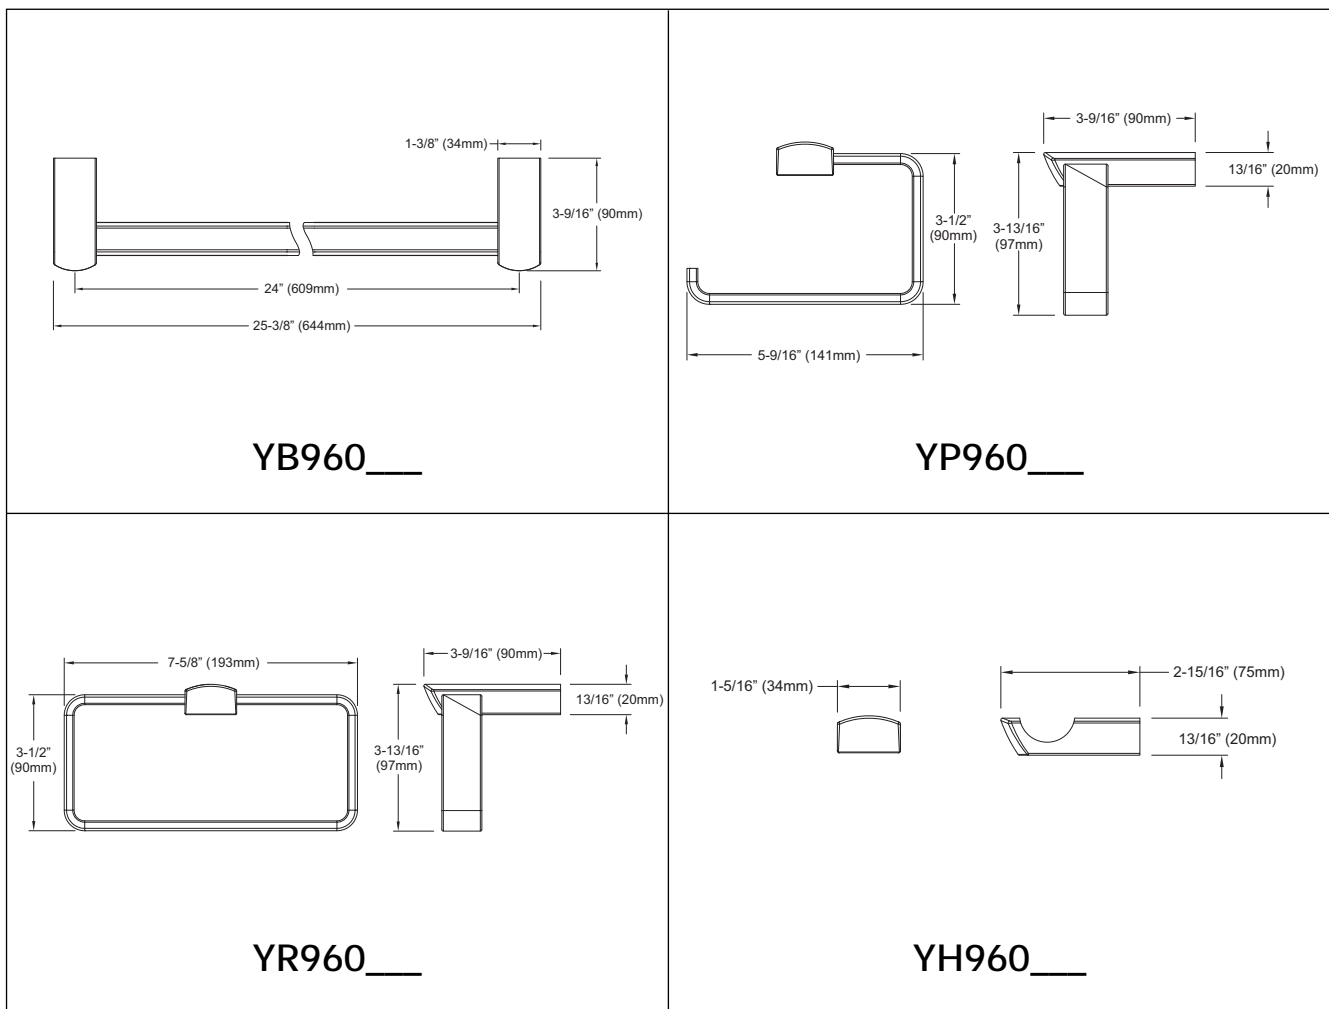

FEATURES

- Solid brass construction
- Mounting hardware for both drywall & tile included

PRODUCT SPECIFICATION

Product shall have solid brass construction and include installation hardware. Product shall be TOTO Model Y_960_____.

MODELS

- YB960 - 24" Towel Bar
- YR960 - 10" Towel Ring
- YH960 - Robe Hook
- YP960 - Paper Holder

COLORS/FINISHES

- #CP Polished Chrome
- #BN Brushed Nickel
- #PN Polished Nickel

Y_960 Series

Soirée® Bath Accessories

SPECIFICATIONS

- Warranty: Lifetime Limited Warranty (Residential Use)
One Year (Commercial Use)
- Material: Brass

Product Number	Shipping Weight	Shipping Dimensions
YB960	2.0 lbs.	26-1/2" L x 4-3/4" W x 2-3/4" D
YP960	1.0 lbs.	7-3/4" L x 5-1/4" W x 4-1/2" D
YR960	2.0 lbs.	9-1/4" L x 5-3/4" W x 4-1/2" D
YH960	0.5 lbs.	6-1/2" L x 5-3/4" W x 2-3/4" D