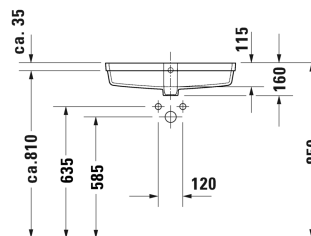

Vero Air Vanity basin # 0384600000

| < 600 mm > |

Vanity basin	Dimension	Weight	Order number
undercounter basin, with overflow, without tap platform, fixings for installation in wooden consoles included, 600 mm			
Colors			
00 White Alpin			
Variant			
☒	600 x 310 mm	10.300 kilogram	0384600000
Infobox			
Measurements of undercounter models represent interior measurements			
Sanitary ceramics with the special WonderGliss surface finish will remain clean and attractive-looking for a long time to come. When ordering WonderGliss please add a "1" as eleventh digit to the model number.			
Accessory			
Push-open waste for washbasins with overflow		0.400 kilogram	005052
Design Siphon		1.500 kilogram	005036
Fixing for stone countertops, (with the exception of # 046651)		0.200 kilogram	005028

All drawings contain the necessary measurements which are subject to standard tolerances. They are stated in mm and are non-binding. Exact measurements, in particular for customised installation scenarios, can only be taken from the finished piece.