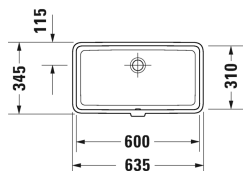

Vero Air Vanity basin # 0384600000

| < 600 mm > |

Vanity basin	Dimension	Weight	Order number
undercounter basin, with overflow, without tap platform, fixings for installation in wooden consoles included, 600 mm			
Colors			
00 White Alpin			
Variant			
☒	600 x 310 mm	10.300 kilogram	0384600000
Infobox			
Measurements of undercounter models represent interior measurements			
Sanitary ceramics with the special WonderGliss surface finish will remain clean and attractive-looking for a long time to come. When ordering WonderGliss please add a "1" as eleventh digit to the model number.			
Accessory			
Push-open waste for washbasins with overflow		0.400 kilogram	005052
Design Siphon		1.500 kilogram	005036
Fixing for stone countertops, (with the exception of # 046651)		0.200 kilogram	005028

All drawings contain the necessary measurements which are subject to standard tolerances. They are stated in mm and are non-binding. Exact measurements, in particular for customised installation scenarios, can only be taken from the finished piece.