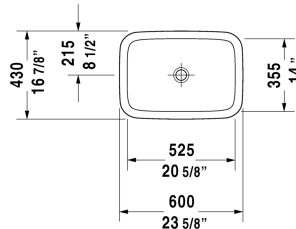

**DuraStyle Vanity basin # 0372600000**

< 23 5/8" Inch >

Vanity basin	Dimension	Weight	Order number
drop-in basin, without overflow, without faucet deck, 23 5/8" Inch			
<b>Colors</b>			
00 White			
<b>Variant</b>			
☒	23 5/8" x 16 7/8" Inch	21 lb	0372600000