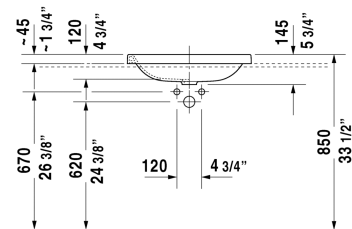

**DuraStyle Vanity basin # 0372600000**

< 23 5/8" Inch >

Vanity basin	Dimension	Weight	Order number
drop-in basin, without overflow, without faucet deck, 23 5/8" Inch			
<b>Colors</b>			
00 White			
<b>Variant</b>			
☒	23 5/8" x 16 7/8" Inch	21 lb	0372600000

*All drawings contain the necessary measurements which are subject to standard tolerances. They are stated in inch & mm and are non-binding. Exact measurements, in particular for customized installation scenarios, can only be taken from the finished ceramic piece.*