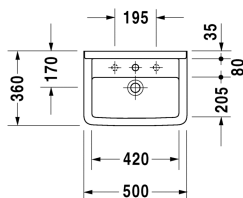

Starck 3 Washbasin # 0300500000

| < 500 mm > |

Washbasin	Dimension	Weight	Order number
with overflow, with tap platform, underneath glazed, 500 mm			
Colors			
00 White Alpin			
Variant			
●	500 x 360 mm	14.100 kilogram	0300500000
<p>Sanitary ceramics with the special WonderGliss surface finish will remain clean and attractive-looking for a long time to come. When ordering WonderGliss please add a "1" as eleventh digit to the model number.</p>			
Suitable products			
Siphon cover for # 030050, 075045, 030160, 030155, 030750, 165 x 240 mm	165 x 240 mm		086517
Recommended faucets			
Single lever basin mixer M ceramic cartridge, projection 107 mm, flexible connection hoses 3/8", normal spray, chrome, maximum temperature can be adjusted on installation, recommended operating pressure 1 - 5 bar, with pop-up waste set,			A11020001
Single lever basin mixer M ceramic cartridge, projection 107 mm, flexible connection hoses 3/8", normal spray, chrome, maximum temperature can be adjusted on installation, recommended operating pressure 1 - 5 bar, without pop-up waste set,			A11020002

All drawings contain the necessary measurements which are subject to standard tolerances. They are stated in mm and are non-binding. Exact measurements, in particular for customised installation scenarios, can only be taken from the finished piece.