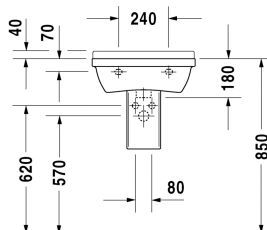

Starck 3 Washbasin # 0300500000

| < 500 mm > |

Washbasin	Dimension	Weight	Order number
with overflow, with tap platform, underneath glazed, 500 mm			
Colors			
00 White Alpin			
Variant			
●	500 x 360 mm	14.100 kilogram	0300500000
<p>Sanitary ceramics with the special WonderGliss surface finish will remain clean and attractive-looking for a long time to come. When ordering WonderGliss please add a "1" as eleventh digit to the model number.</p>			
Suitable products			
Siphon cover for # 030050, 075045, 030160, 030155, 030750, 165 x 240 mm	165 x 240 mm		086517
Recommended faucets			
Single lever basin mixer M ceramic cartridge, projection 107 mm, flexible connection hoses 3/8", normal spray, chrome, maximum temperature can be adjusted on installation, recommended operating pressure 1 - 5 bar, with pop-up waste set,			A11020001
Single lever basin mixer M ceramic cartridge, projection 107 mm, flexible connection hoses 3/8", normal spray, chrome, maximum temperature can be adjusted on installation, recommended operating pressure 1 - 5 bar, without pop-up waste set,			A11020002

All drawings contain the necessary measurements which are subject to standard tolerances. They are stated in mm and are non-binding. Exact measurements, in particular for customised installation scenarios, can only be taken from the finished piece.