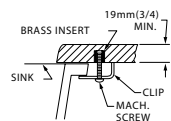

▼ DETAIL OF MOUNTING CLIP (KIT No. 047194-0070A)