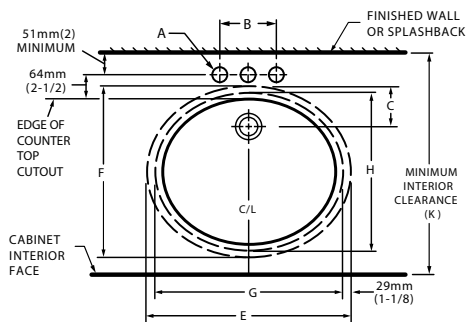

▼ DETAIL OF MOUNTING CLIP (KIT No. 047194-0070A)