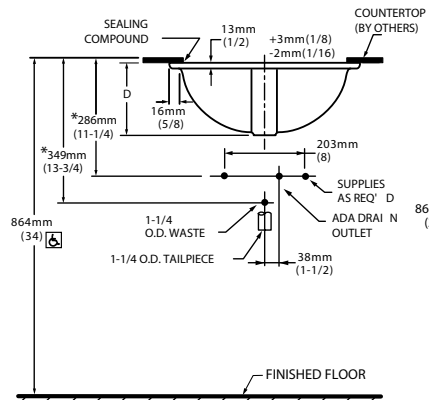

CAT. NO.	E	F	G	H	C	D	J	K
CHICO	489mm (19-1/4)	413mm (16-1/4)	432mm (17)	356mm (14)	103mm (4-1/16)	182mm (7-3/16)	16mm (5/8)	500mm (19-11/16)
GRANDE	546mm (21-1/2)	441mm (17-3/8)	483mm (19)	391mm (15-3/8)	95mm (3-3/4)	191mm (7-1/2)	19mm (3/4)	534mm (21-1/16)