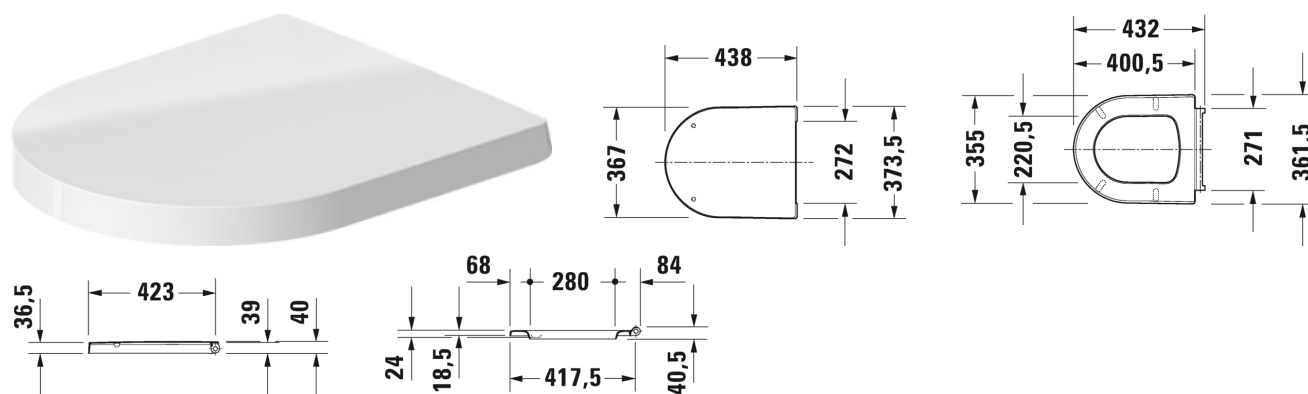

ME by Starck Toilet seat and cover # 002019..00 / 002019..00

Toilet seat and cover	Dimension	Weight	Order number
removable, hinges stainless steel, with soft closure			
Colors			
00 White Alpin 26 White/White Satin Matt			
Variant			
inside colour White, outside colour White		2.000 kilogram	002019..00
inside colour White, outside colour White Satin Matt		2.000 kilogram	002019..00

All drawings contain the necessary measurements which are subject to standard tolerances. They are stated in mm and are non-binding. Exact measurements, in particular for customised installation scenarios, can only be taken from the finished piece.