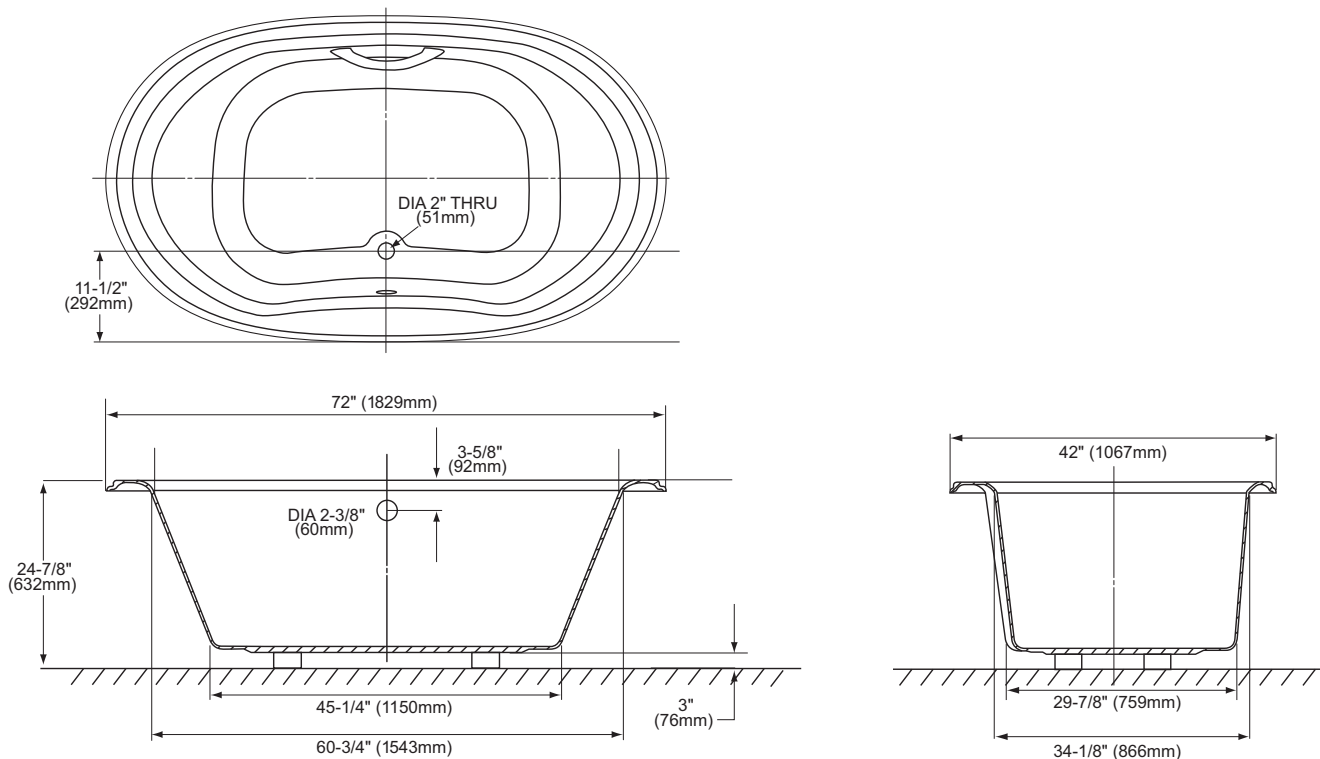

FEATURES

- 72" x 42" x 24-7/8"
- Luxuriously deep bathing well
- Cast-acrylic construction provides high durability
- Slip-resistant surface
- Optional solid brass grab bar with various finishes

COLORS/FINISHES

PRODUCT SPECIFICATION

The TOTO® Mercer® Soaker Bathtub shall have a luxuriously deep bathing well. The Soaker Bathtub shall have a cast-acrylic construction that provides high durability with a slip-resistant surface. The Soaker Bathtub shall have an optional solid brass grab bar with various finishes. Soaker Bathtub shall be TOTO Model ABY756N__ __.

ABY756N

Mercer® 6' Soaker Bathtub

SPECIFICATIONS

- Size 71-1/2" L x 42" W
- Depth 21-3/4"
- Warranty 1 Year Limited Warranty on acrylic tub
1 Year Limited Warranty on components and parts
- Material Cast Acrylic
- Shipping Weight 140 lbs.
- Shipping Dimensions 74" L x 44" W x 27" H
- Gallons 95 to overflow

INSTALLATION NOTES

Floor support under bath must provide a minimum of 75 lbs/square foot (366 kg/square meter) loading.

TOTO®

These dimensions and specifications are subject to change without notice